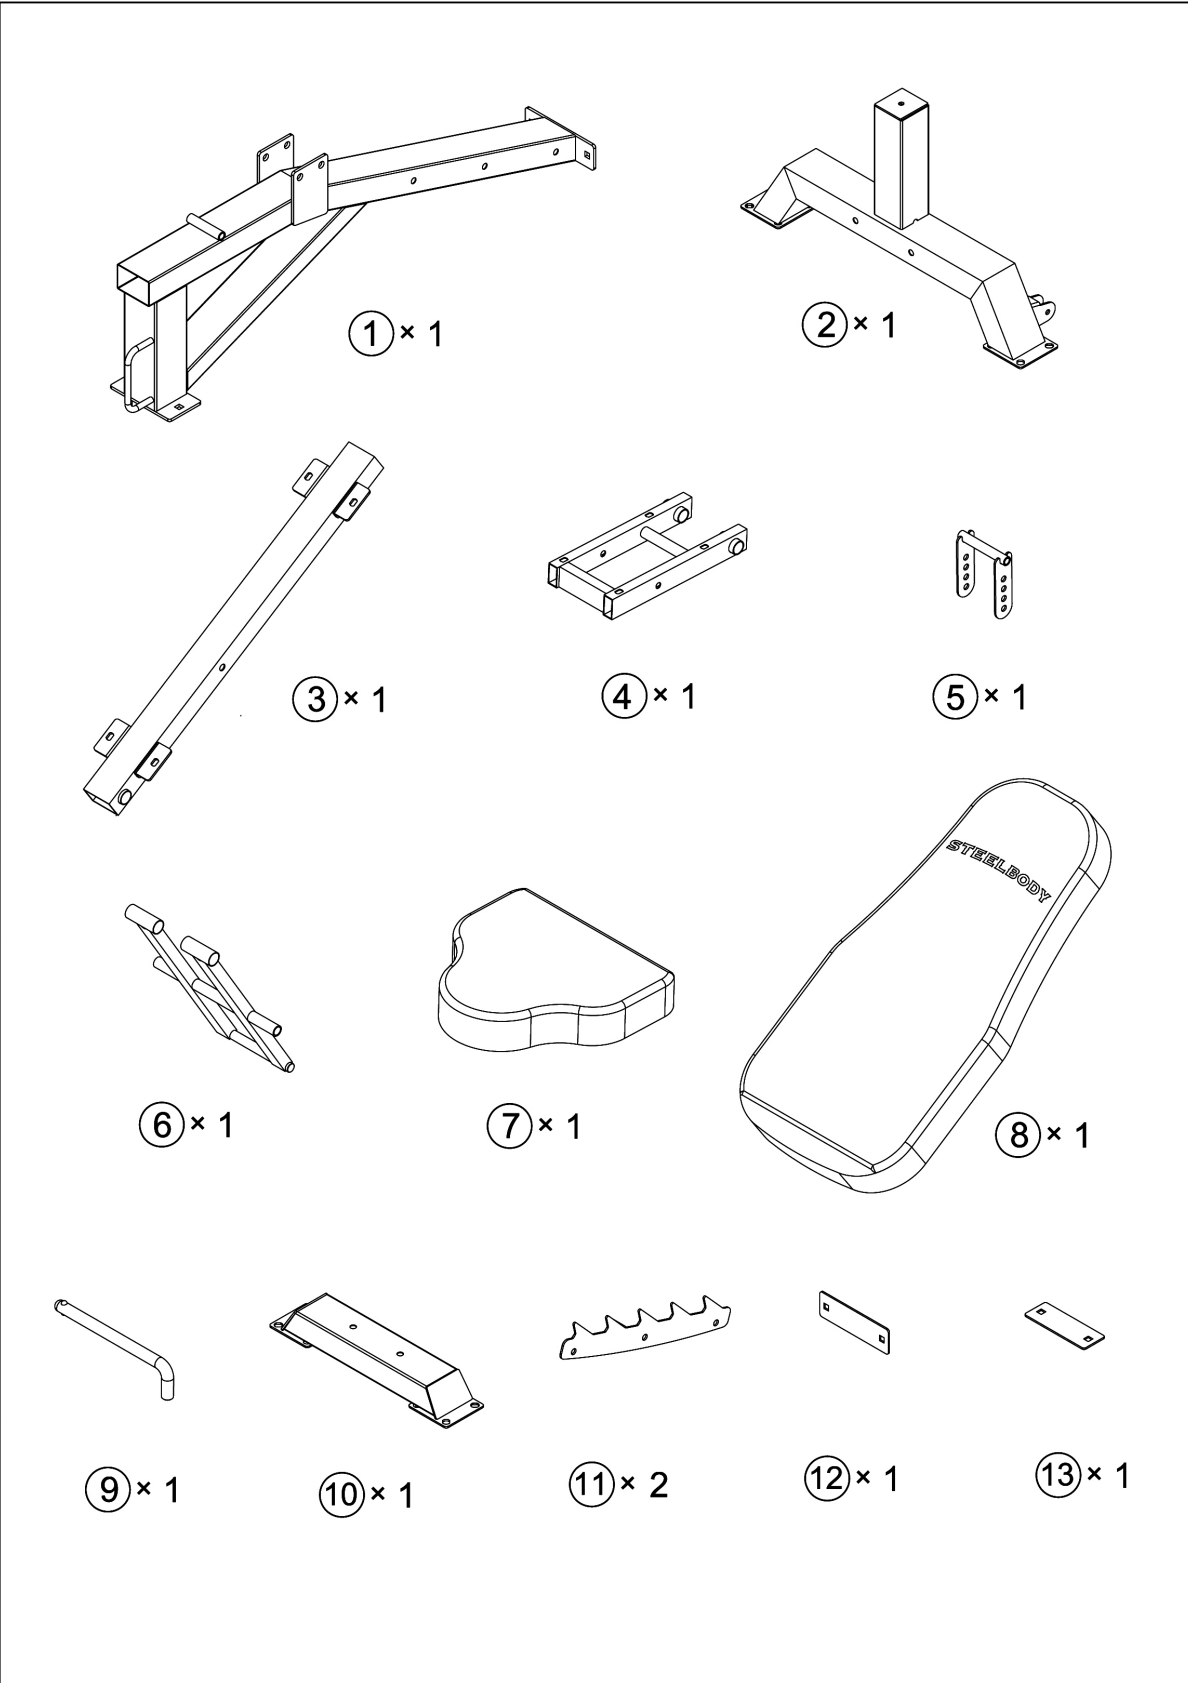

## UTILITY BENCH

STB-10105

**IMPORTANT:** Please read the Important Safety Notice and Assembly Information in the Owner's manual before assembling this product.

**Assembly Manual**

220627

24 x 2

33 x 6

26 x 3

②5 x1

②7 x1

③8 x1

24  ×2 M10×2 3/4"

34  ×6 Φ3/4"

29  ×2 M10×4"

37   ×4 M10

1